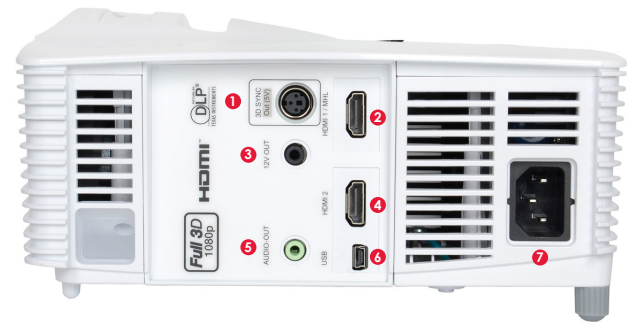

COMPATIBILITY SPECIFICATIONS

Computer Compatibility	WUXGA, UXGA, SXGA+, WXGA+, WXGA, SXGA, XGA, SVGA, VGA
Video Compatibility	NTSC, PAL, SECAM, SDTV (480i), EDTV (480p), HDTV (720p, 1080i/p)
3D Compatibility†	Supports all HDMI 1.4a mandatory 3D formats (Frame pack, side-by-side, top-bottom) and up converts frame rate from 60Hz to 120Hz or 24Hz to 144Hz (i.e 60 or 72 frames per eye). 3D glasses are needed and are sold separately. Refer to user manual for details.
Vertical Scan Rate	24–85Hz, (120Hz for 3D)
Horizontal Scan Rate	15.375–91.146KHz
User Controls	Complete on-screen menu, adjustments in 27 languages
I/O Connection Ports	2x HDMI 1.4a with MHL (on port 1), 3D Sync Port, Mini USB, USB-A (USB Power Only), 12V Trigger
USB Power Out	Must be enabled in OSD. Available settings: On, Off, Auto - ON setting = MHL is disabled on HDMI 1, Off setting = MHL enabled on HDMI 1, and Auto setting = MHL on HDMI 1 has priority over USB power.
Loop Through (Audio)	Yes

PHYSICAL SPECIFICATIONS

Security	Kensington® lock, security bar, and keypad lock
Weight	6.17lbs
Dimensions (W x H x D)	12.36" X 8.81" x 4.48" (W x D X H)

BACK

1. 3D Vesa   3. 12V Out   5. Stereo Audio-Out   7. Power
  2. HDMI 1 / MHL   4. HDMI 2   6. USB Power (A port)