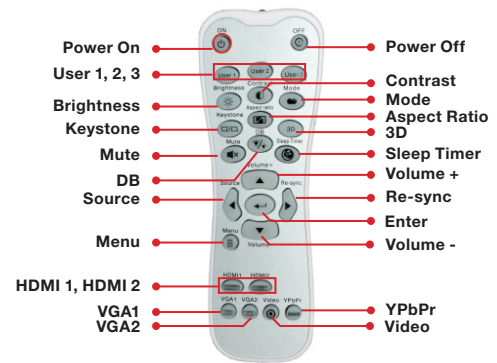

COMPATIBILITY SPECIFICATIONS

Computer Compatibility	WUXGA, UXGA, SXGA+, WXGA+, WXGA, SXGA, XGA, SVGA, VGA
Video Compatibility	NTSC, PAL, SECAM, SDTV (480i), EDTV (480p), HDTV (720p, 1080i/p)
3D Compatibility†	Supports all HDMI 1.4a mandatory 3D formats (Frame pack, side-by-side, top-bottom) and up converts frame rate from 60Hz to 120Hz or 24Hz to 144Hz (i.e 60 or 72 frames per eye). 3D glasses are needed and are sold separately. Refer to user manual for details.
Vertical Scan Rate	24–85Hz, (120Hz for 3D)
Horizontal Scan Rate	15.375–91.146KHz
User Controls	Complete on-screen menu, adjustments in 27 languages
I/O Connection Ports	2x HDMI 1.4a with MHL (on port 1), 3D Sync Port, Mini USB, USB-A (USB Power Only), 12V Trigger
USB Power Out	Must be enabled in OSD. Available settings: On, Off, Auto - ON setting = MHL is disabled on HDMI 1, Off setting = MHL enabled on HDMI 1, and Auto setting = MHL on HDMI 1 has priority over USB power.
Loop Through (Audio)	Yes

PHYSICAL SPECIFICATIONS

Security	Kensington® lock, security bar, and keypad lock
Weight	6.17lbs
Dimensions (W x H x D)	12.36" X 8.81" x 4.48" (W x D X H)

BACK

1. 3D Vesa 3. 12V Out 5. Stereo Audio-Out 7. Power
2. HDMI 1 / MHL 4. HDMI 2 6. USB Power (A port)